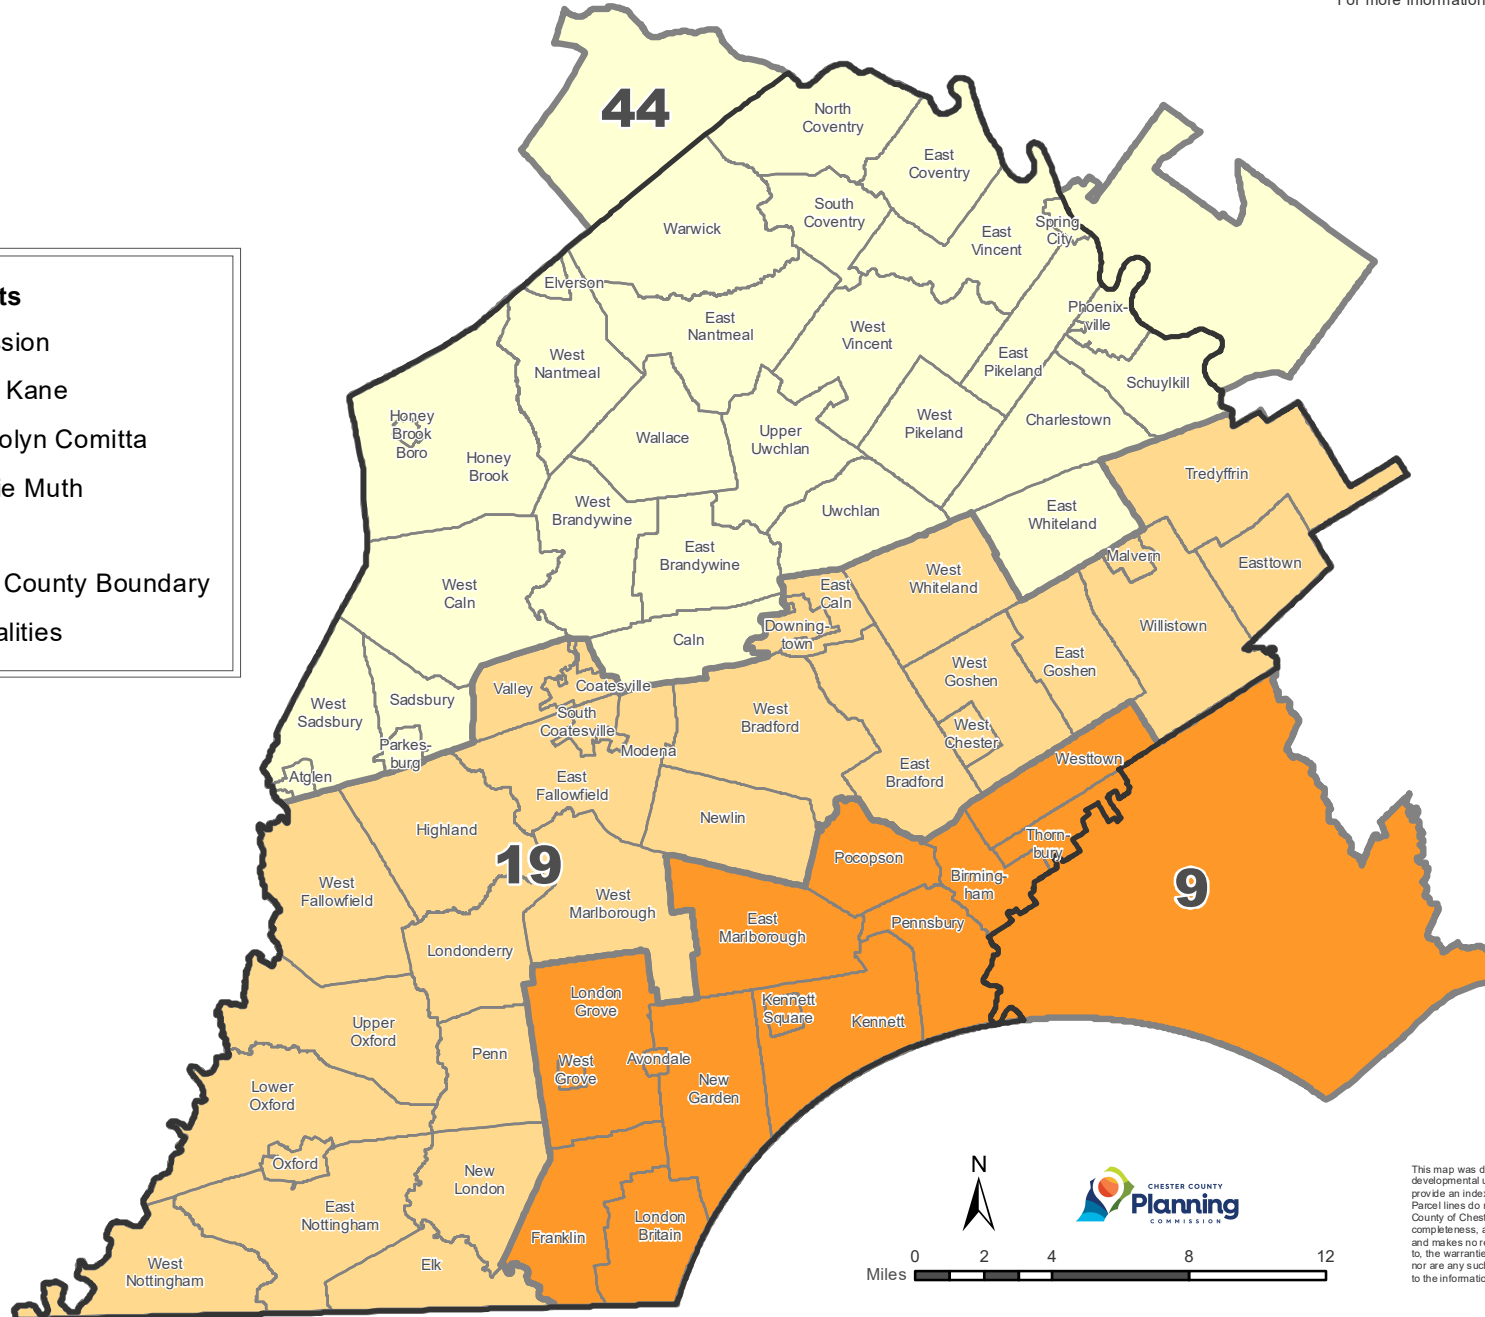

Pennsylvania Senate Districts

Chester County Planning Commission Map Series

Prepared by:
Chester County Planning Commission, 2022
www.chescoplanning.org/resources/mapgallery.cfm

Data Source:
Legislative Reapportionment Committee, 2021
www.redistricting.state.pa.us/Maps

For more information: www.legis.state.pa.us

Senate Districts
2023-2024 Session

- 9 - John Kane
- 19 - Carolyn Comitta
- 44 - Katie Muth

— Chester County Boundary
— Municipalities