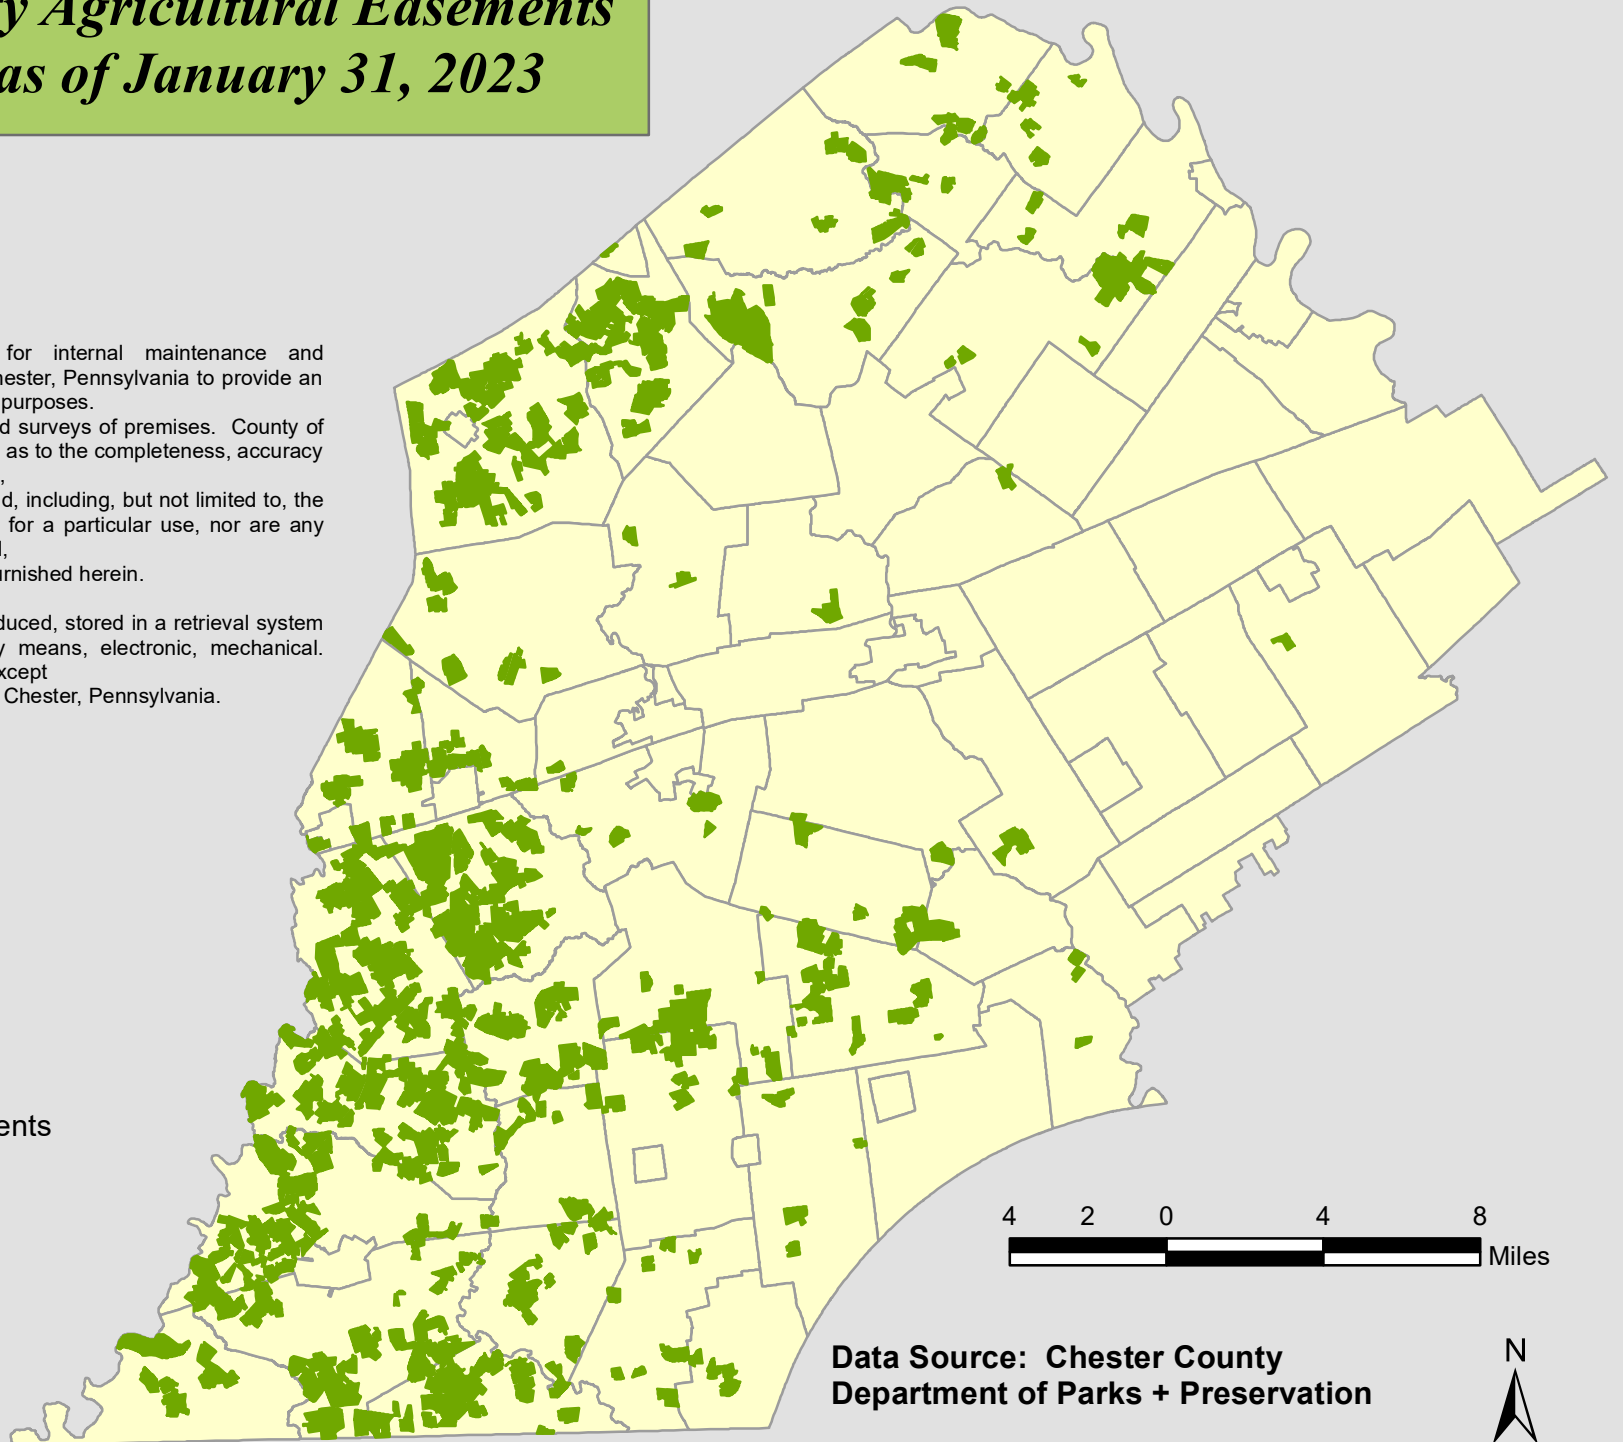

# *Chester County Agricultural Easements Completed as of January 31, 2023*

This map was digitally compiled for internal maintenance and developmental use by the County of Chester, Pennsylvania to provide an index to parcels and for other reference purposes. Parcel lines do not represent actual field surveys of premises. County of Chester, Pennsylvania makes no claims as to the completeness, accuracy or content of any data contained hereon, and makes no representation of any kind, including, but not limited to, the warranties of merchantability or fitness for a particular use, nor are any such warranties to be implied or inferred, with respect to the information or data furnished herein.

## Legend

-  Agricultural Easements
-  Major Roads
-  Municipalities

Data Source: Chester County  
Department of Parks + Preservation